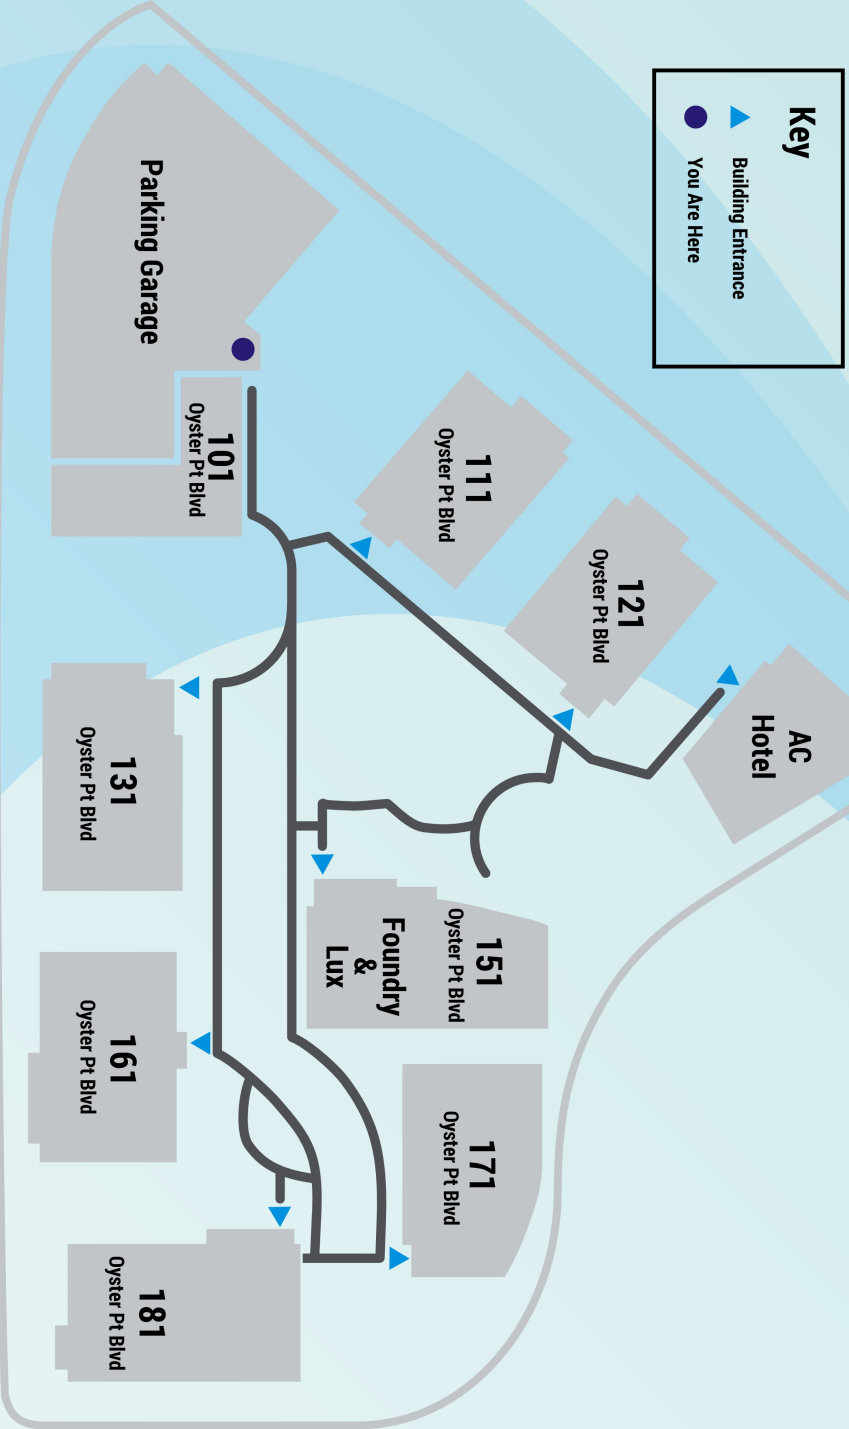

THE COVE CAMPUS MAP

101 FREEWAY

CALTRAIN TRACKS

SAN FRANCISCO BAY

OYSTER POINT BLVD.

VETERANS BLVD.

BOP 1 SITE